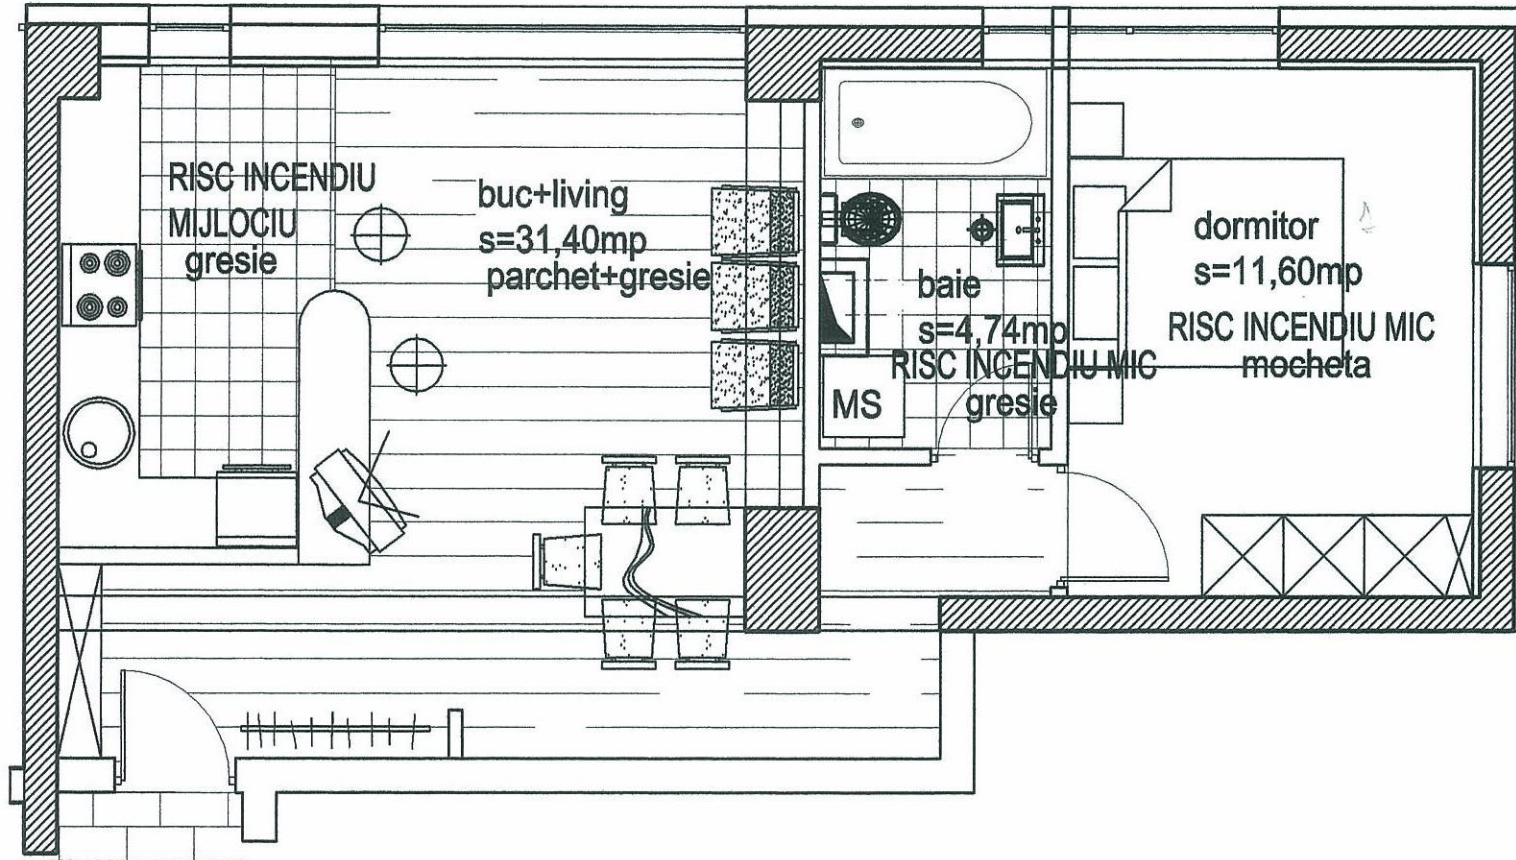

Units 7, 8, 9, 10 and 11

PLAN PARTER TRONSON 1 1BP - apartament 2 camere S util =47.7mp S.desf=58.2 mp

Total
Parchet
gresie
Com...